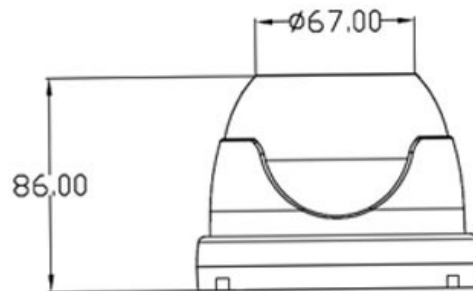

CP- VCG-V13FL4

1.3 MP HDCVI IR Vandal Dome Camera - 40 Mtr.

Main Features

- 1/2.9" 1.3MP HQIS Pro Image Sensor
- 25/30fps@1.3MP
- Day/Night(ICR), AWB, AGC, BLC
- 2.8~12 mm Lens
- IR Range of 40 Mtr.

CP- VCG-V13FL4

1.3 MP HDCVI IR Vandal Dome Camera - 40 Mtr.

Feature

Image Sensor
Minimum Illumination
Shutter Speed
White Balance
Gain Control(AGC)
Lens
S/N Ratio
Back Light Compensation
Video Streaming
Video Output
ICR
IR
No. of IR LEDs
Operating Temperature
Power Source
Power Consumption
Dimension
Weight

Specification

1/2.9" 1.3 MP HQIS Pro Image Sensor
Color (0.1Lux), White and Black (0Lux IR LED On)
PAL:1/50~1/100000s NTSC:1/30~1/10000S
Auto
Auto
2.8~12 mm Varifocal lens
>52dB (AGC OFF/BW OFF)
Auto
1.3MP@25 fps
1.0Vp-p75Ω
Supports
IR Range of 40 Mtr.
36pcsφ5mm
-10°C~+50°C
DC12V
0.4W(2.5W after IR LED Powered on)
118mm x 118mm x 85.20mm
0.534 Kg.