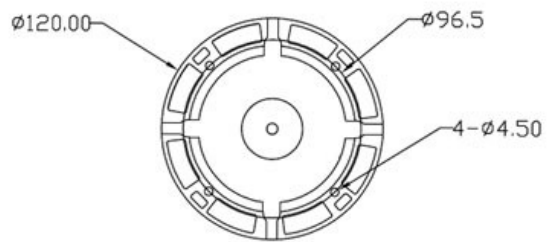

CP- VCG-V13FL4

1.3 MP HDCVI IR Vandal Dome Camera - 40 Mtr.

Main Features

- 1/2.9" 1.3MP HQIS Pro Image Sensor
- 25/30fps@1.3MP
- Day/Night(ICR), AWB, AGC, BLC
- 2.8~12 mm Lens
- IR Range of 40 Mtr.

CP- VCG-V13FL4

1.3 MP HDCVI IR Vandal Dome Camera - 40 Mtr.

Feature

Image Sensor
Minimum Illumination
Shutter Speed
White Balance
Gain Control(AGC)
Lens
S/N Ratio
Back Light Compensation
Video Streaming
Video Output
ICR
IR
No. of IR LEDs
Operating Temperature
Power Source
Power Consumption
Dimension
Weight

Specification

1/2.9" 1.3 MP HQIS Pro Image Sensor
Color (0.1Lux), White and Black (0Lux IR LED On)
PAL:1/50~1/100000s NTSC:1/30~1/10000S
Auto
Auto
2.8~12 mm Varifocal lens
>52dB (AGC OFF/BW OFF)
Auto
1.3MP@25 fps
1.0Vp-p75Ω
Supports
IR Range of 40 Mtr.
36pcsφ5mm
-10°C~+50°C
DC12V
0.4W(2.5W after IR LED Powered on)
118mm x 118mm x 85.20mm
0.534 Kg.